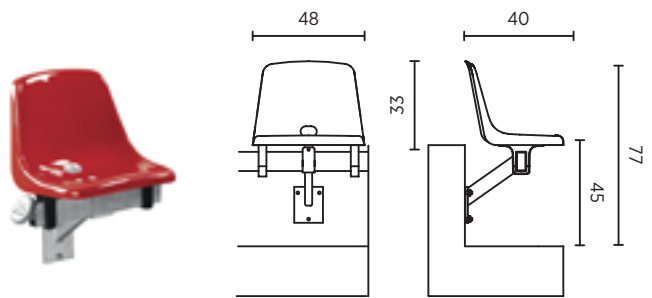

Omega performs well in both indoor and outdoor facilities. In the latter, the additional advantages of the chair are drainage holes, which let rain and damp flow down the surface, leaving the seat clean and dry. Omega is suitable for various types of assembly, so it can be adjusted to almost every sports arena. This shell-type stadium seat combines practical and aesthetic qualities with high durability parameters.

Moreover, Omega HB conforms to the guidelines and requirements of FIFA, UEFA and the Polish Football Association.

Omega Type A

High Back

DIMENSIONS:

Omega Type B

High Back

DIMENSIONS:

Omega Type C

High Back

DIMENSIONS:

Omega Type D

High Back

DIMENSIONS:

ASSEMBLY OPTIONS:

Floor type:

Flat