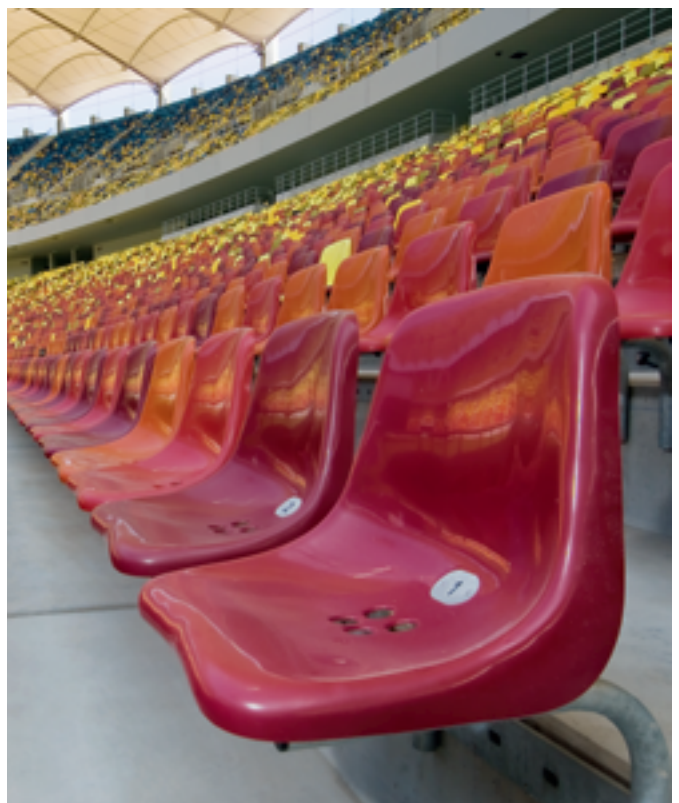

The seat is made of polyamide or polypropylene – materials that have excellent mechanical and physicochemical properties – and its supporting structure is made of corrosion-proof steel. The durability is increased by its strengthened edges.

Omega performs well in both indoor and outdoor facilities. In the latter, the additional advantages of the chair are drainage holes, which let rain and damp flow down the surface, leaving the seat clean and dry. Omega is suitable for various types of assembly, so it can be adjusted to almost every sports arena. This shell-type stadium seat combines practical and aesthetic qualities with high durability parameters.

Moreover, Omega HB conforms to the guidelines and requirements of FIFA, UEFA and the Polish Football Association.