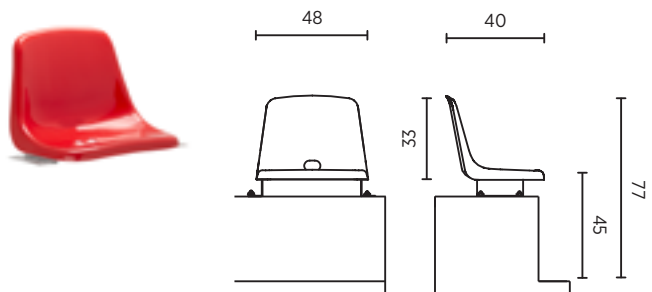

High Back

DIMENSIONS:

Omega Type D

High Back

DIMENSIONS:

ASSEMBLY OPTIONS:

Floor type:

Flat

Inclined

Tiered

Seating arrangement:

Straight

Fixing types:

To the step riser

to the step riser on a beam

To the floor