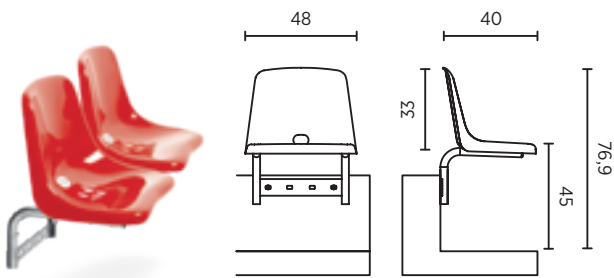

Omega performs well in both indoor and outdoor facilities. In the latter, the additional advantages of the chair are drainage holes, which let rain and damp flow down the surface, leaving the seat clean and dry. Omega is suitable for various types of assembly, so it can be adjusted to almost every sports arena. This shell-type stadium seat combines practical and aesthetic qualities with high durability parameters.

Moreover, Omega HB conforms to the guidelines and requirements of FIFA, UEFA and the Polish Football Association.

Omega Type A

High Back

DIMENSIONS:

Omega Type B

High Back

DIMENSIONS:

Omega Type C

High Back

DIMENSIONS:

Omega Type D

High Back

DIMENSIONS:

ASSEMBLY OPTIONS:

Floor type:

Flat